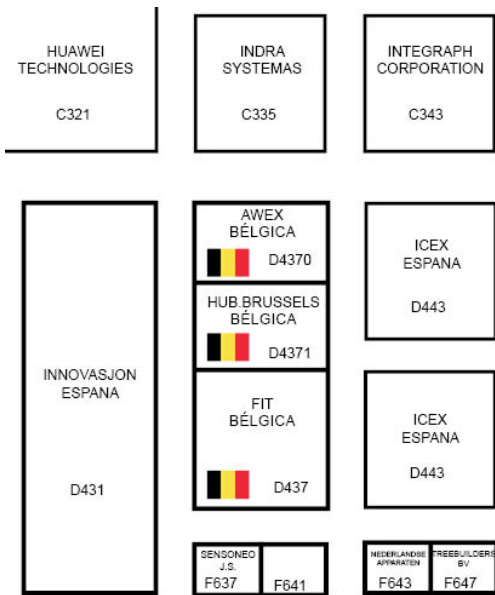

INVITATION

Belgian Beer Time

Come and discover the Belgian Smart City companies on Wednesday, November 20th from 5 PM to 6.30 PM @ the Belgian pavilion
SCEWC - HALL 2 - BOOTH D437 - D4370 - D4371

Access Plan to the Belgian pavilion

Pavilion 2 - Booth D437 - D4370 - D4371

Welcome to the Belgian Beer Time

Discover the Belgian exhibitors @ SCEWC 2019

3E - DELTAQ

ALXSYTEMS

B71

BIKE'N WIN

BUILDWIND